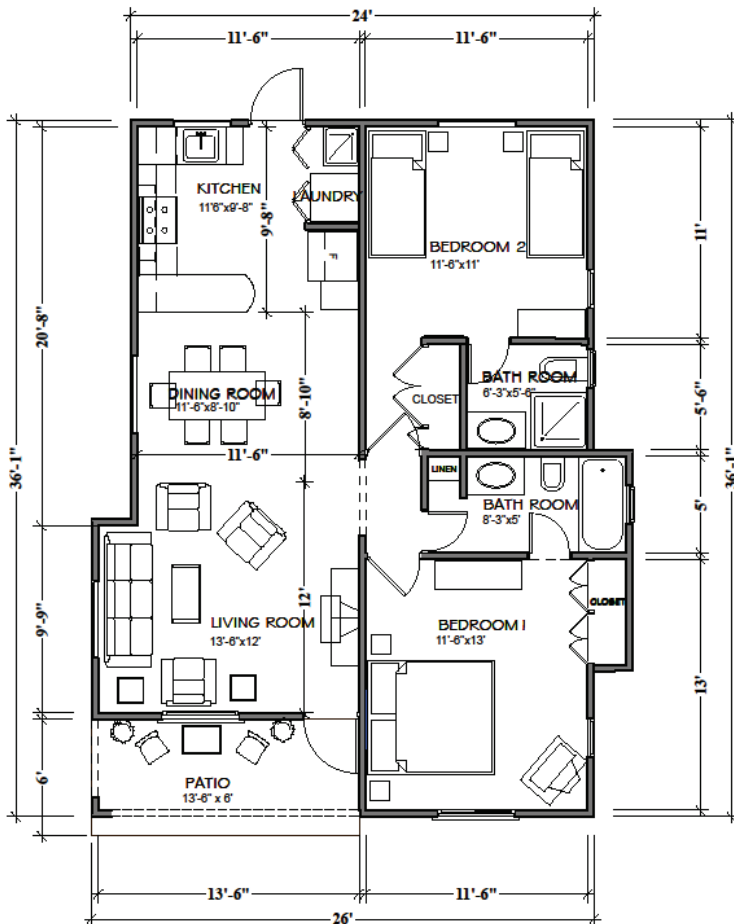

933/4,000
SQ. FT. HOUSE MIN SQ. FT. LOT

**2 BEDROOMS +
2 BATHROOMS**

FLOOR PLANS:

755/3,900
SQ. FT. HOUSE MIN SQ. FT. LOT

**2 BEDROOMS +
1 BATHROOM**

- FEATURES:**
- Concrete Roof
 - Ceramic Tiles
 - Single Glazed Glass Windows
 - Stainless Steel Kitchen Sink
 - Kitchen Cupboards
 - Solar Water Heater
 - Bathtub, Toilet, Basin with Under Counter Cabinet and Medicine Cabinet
 - Linen Closet