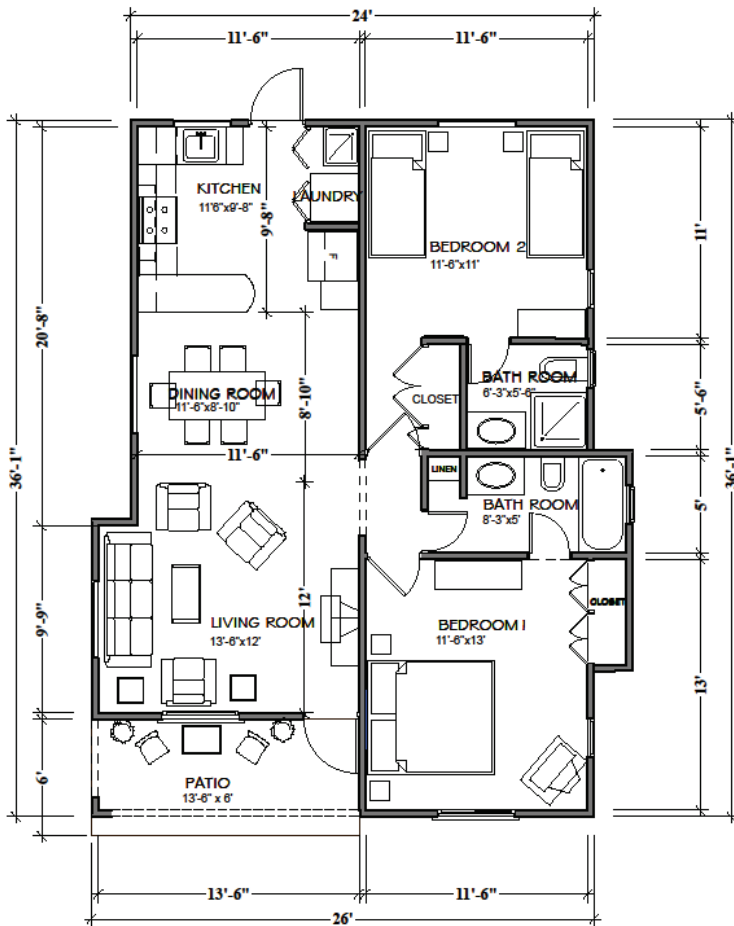

933/4,000
SQ. FT. HOUSE MIN SQ. FT. LOT

2 BEDROOMS+
2 BATHROOMS

FLOOR PLANS:

755/3,900
SQ. FT. HOUSE MIN SQ. FT. LOT

2 BEDROOMS+
1 BATHROOM

FEATURES:

- Concrete Roof
- Ceramic Tiles
- Single Glazed Glass Windows
- Stainless Steel Kitchen Sink
- Kitchen Cupboards
- Solar Water Heater
- Bathtub, Toilet, Basin with Under Counter Cabinet and Medicine Cabinet
- Linen Closet