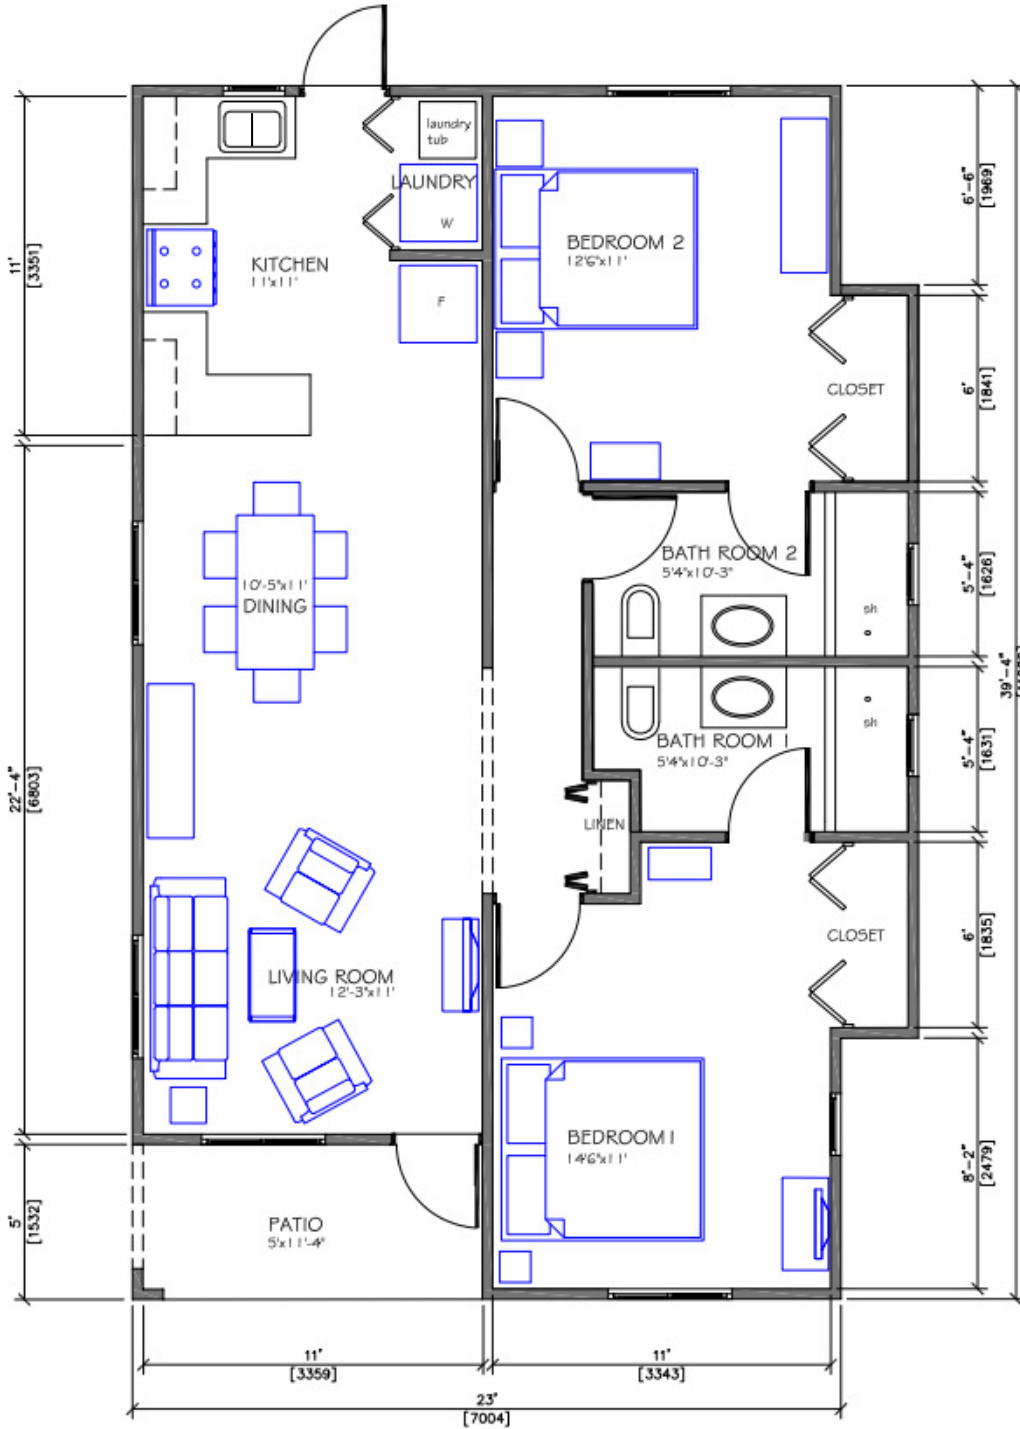

Camelot Village

2 Bedroom, 2 Bathroom

Discovery Bay/ St. Ann
Phase 2

Floor Plan - 960 SF or 89.2 SM

The House Features:

- Concrete Roof
- Solar Water Heater
- Alarm System
- Ceramic Tiles
- Single glazed glass windows with insect screen
- Kitchen cupboards with sink
- Bedroom closets
- Linen closet
- Shower, toilet, basin with under-counter cabinet and medicine cabinet
- Interior Laundry Closet with tub
- Paved Concrete driveway
- Gated Community

Disclaimer:
Illustrations of furniture/appliances are not included.