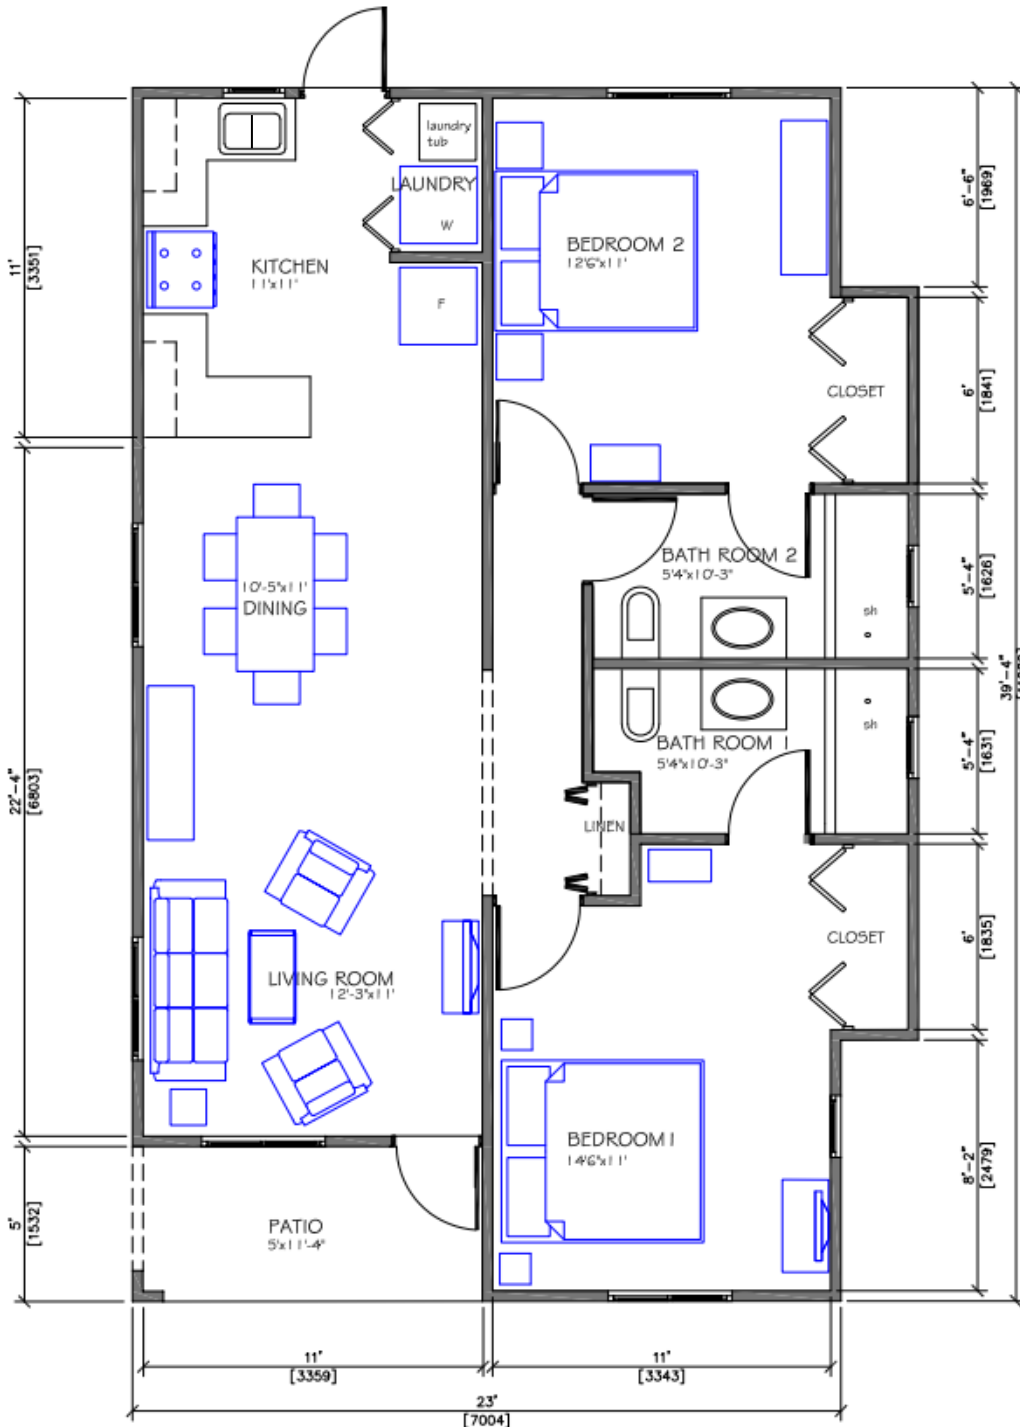

Camelot Village

2 Bedroom, 2 Bathroom

Floor Plan - 960 SF or 89.2 SM

Discovery Bay/ St. Ann
Phases 5

The House Features:

- Concrete Roof
- Solar Water Heater
- Alarm System
- Ceramic Tiles
- Single glazed glass windows with insect screen
- Kitchen cupboards with sink
- Bedroom closets
- Linen closet
- Shower, toilet, basin with under-counter cabinet and medicine cabinet
- Interior Laundry Closet with tub
- Paved Concrete driveway
- Gated Community

Disclaimer:
Illustrations of furniture/appliances are not included.